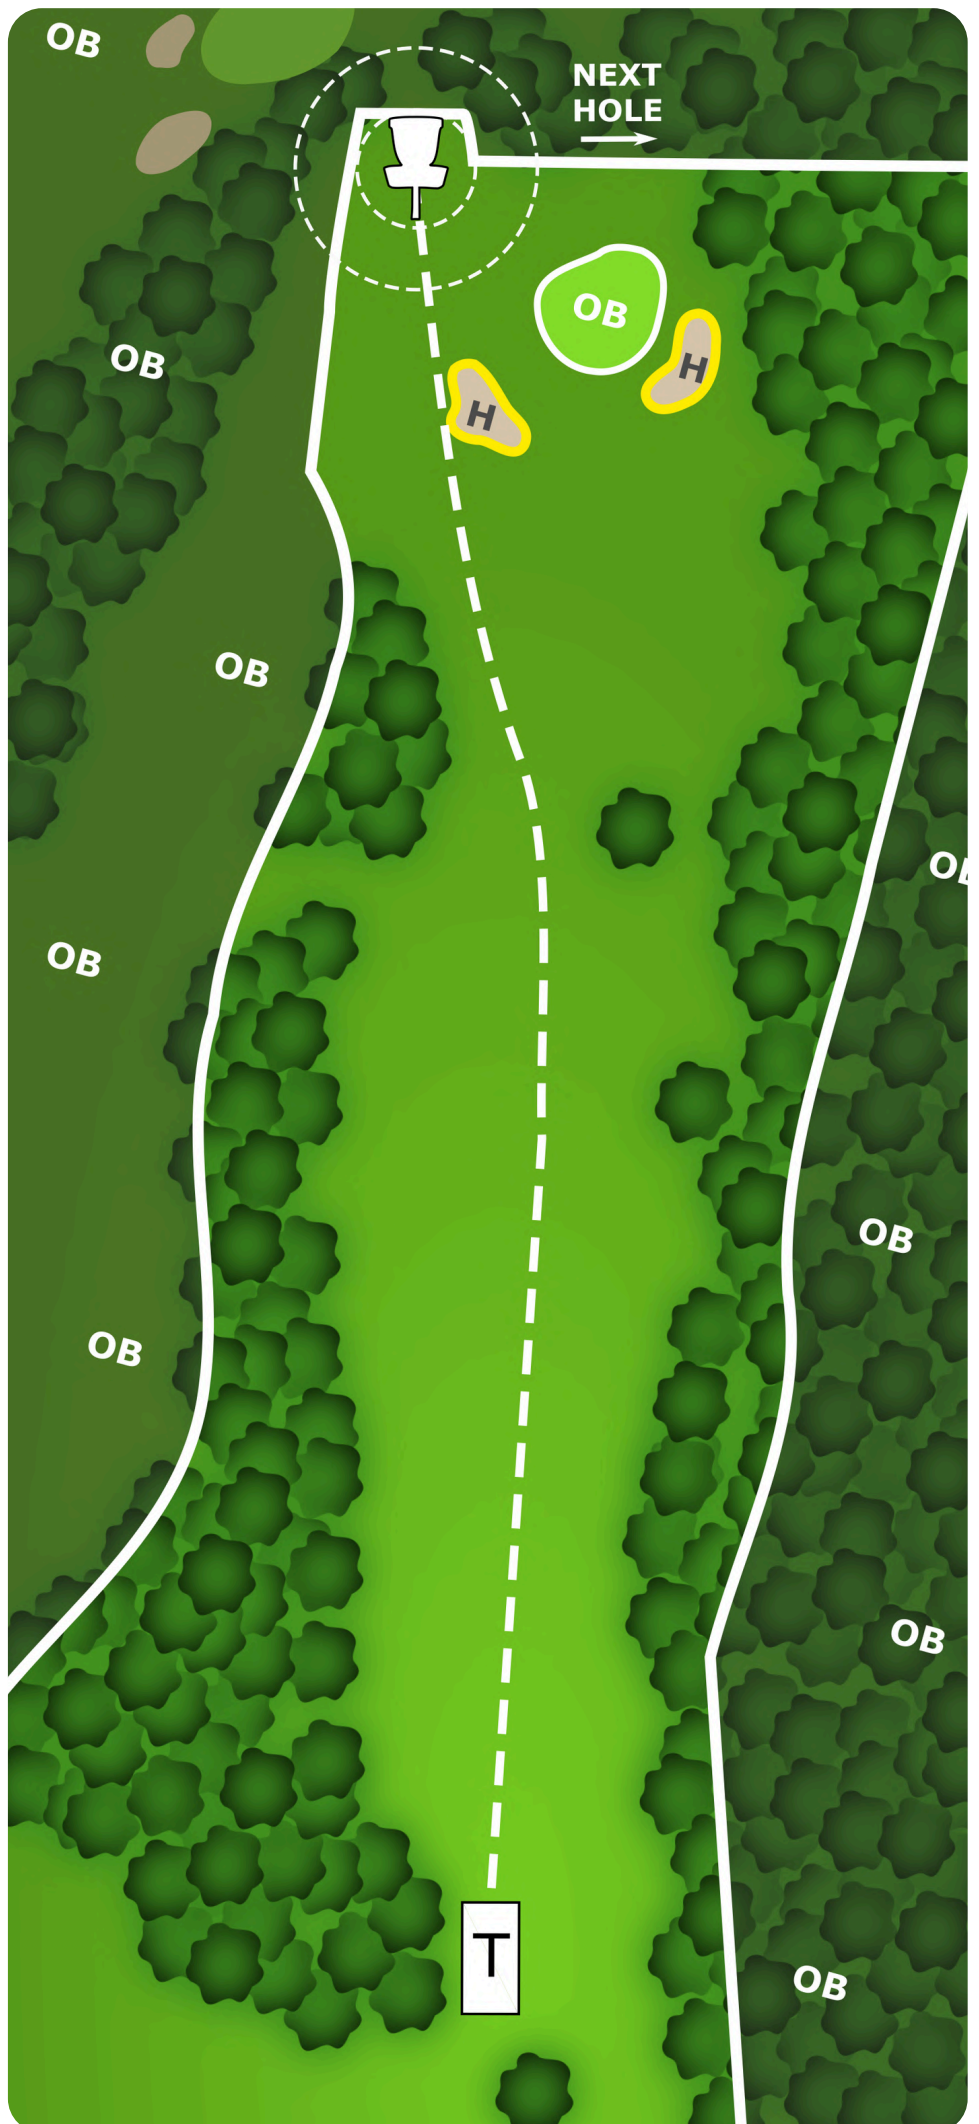

OB beyond the fence

ventitre
DISC GOLF

7

PAR 5
272 m

NOTES

Out of bounds: beyond the right-side fence and beyond the white rope (left side and behind the basket)

ventitre
DISC GOLF

8