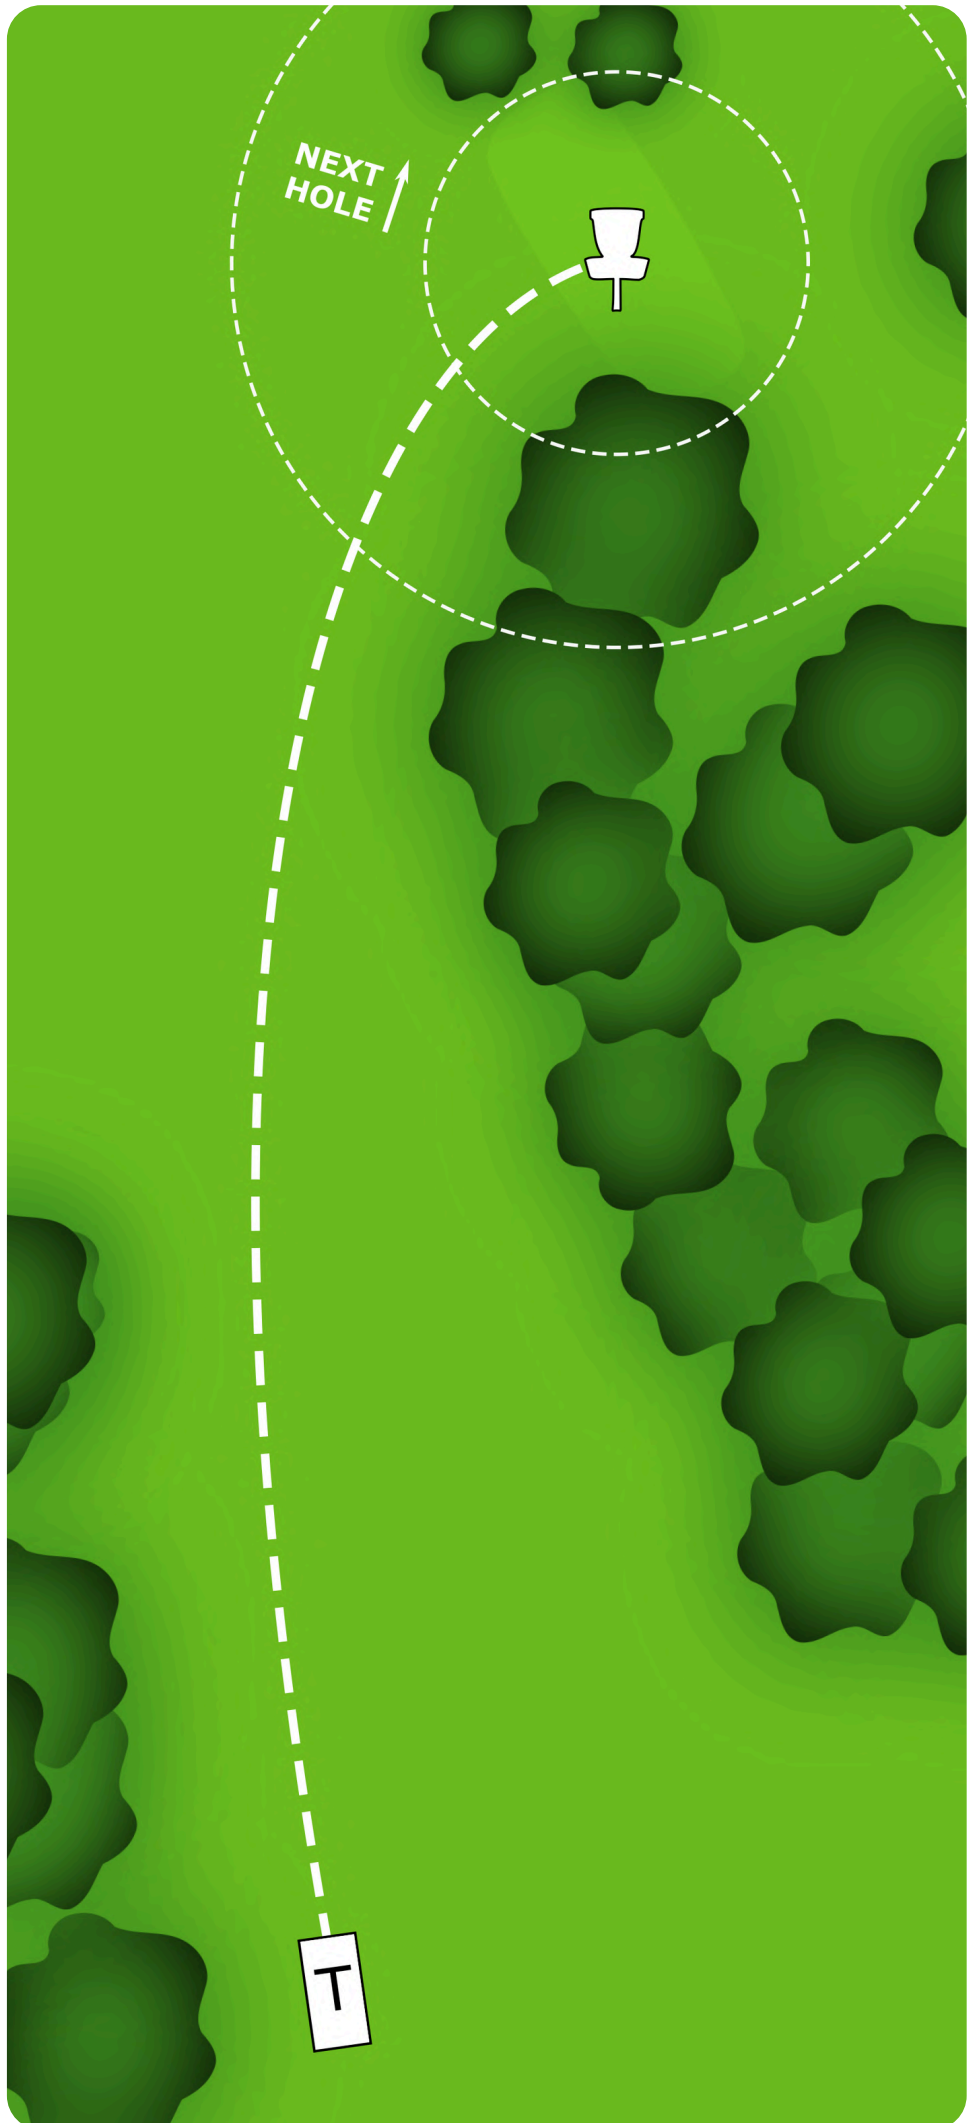

16

PAR 3

90 m

CTP Round 2
MP0, MP40, MP50, MA2

ventitre
DISC GOLF